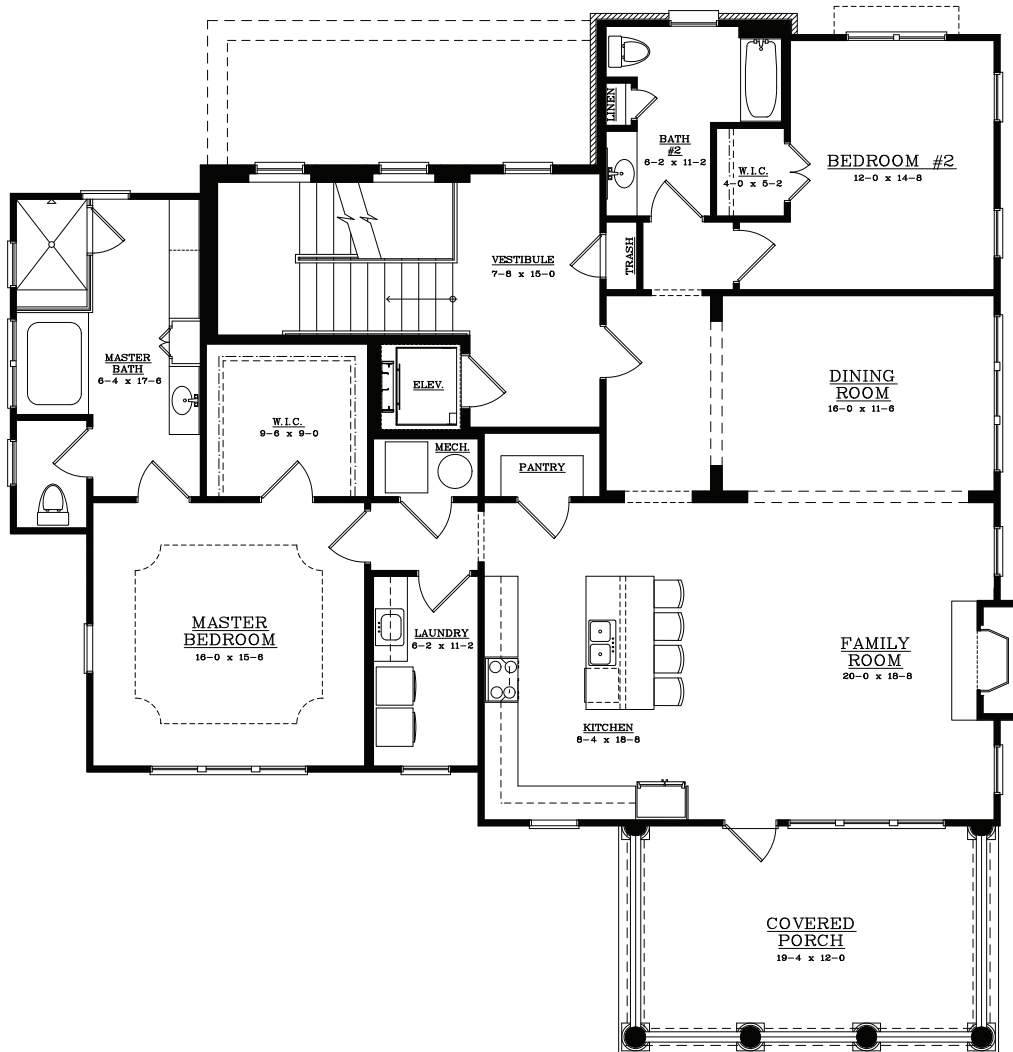

STERLING ESTATES

Senior Living Community

EAST COBB

Hawthorne

2 BEDROOMS/2 BATHS

APPROXIMATELY 1,968 SQUARE FEET

tel 678-946-4454 fax 678-946-4445 | 4220 Lower Roswell Rd. | Marietta, GA 30067

Floor plan illustrations are representative of the typical suite type. Size and orientation of the suite is dependent on the location within the building. Our standard floor plans are for illustration purposes only.