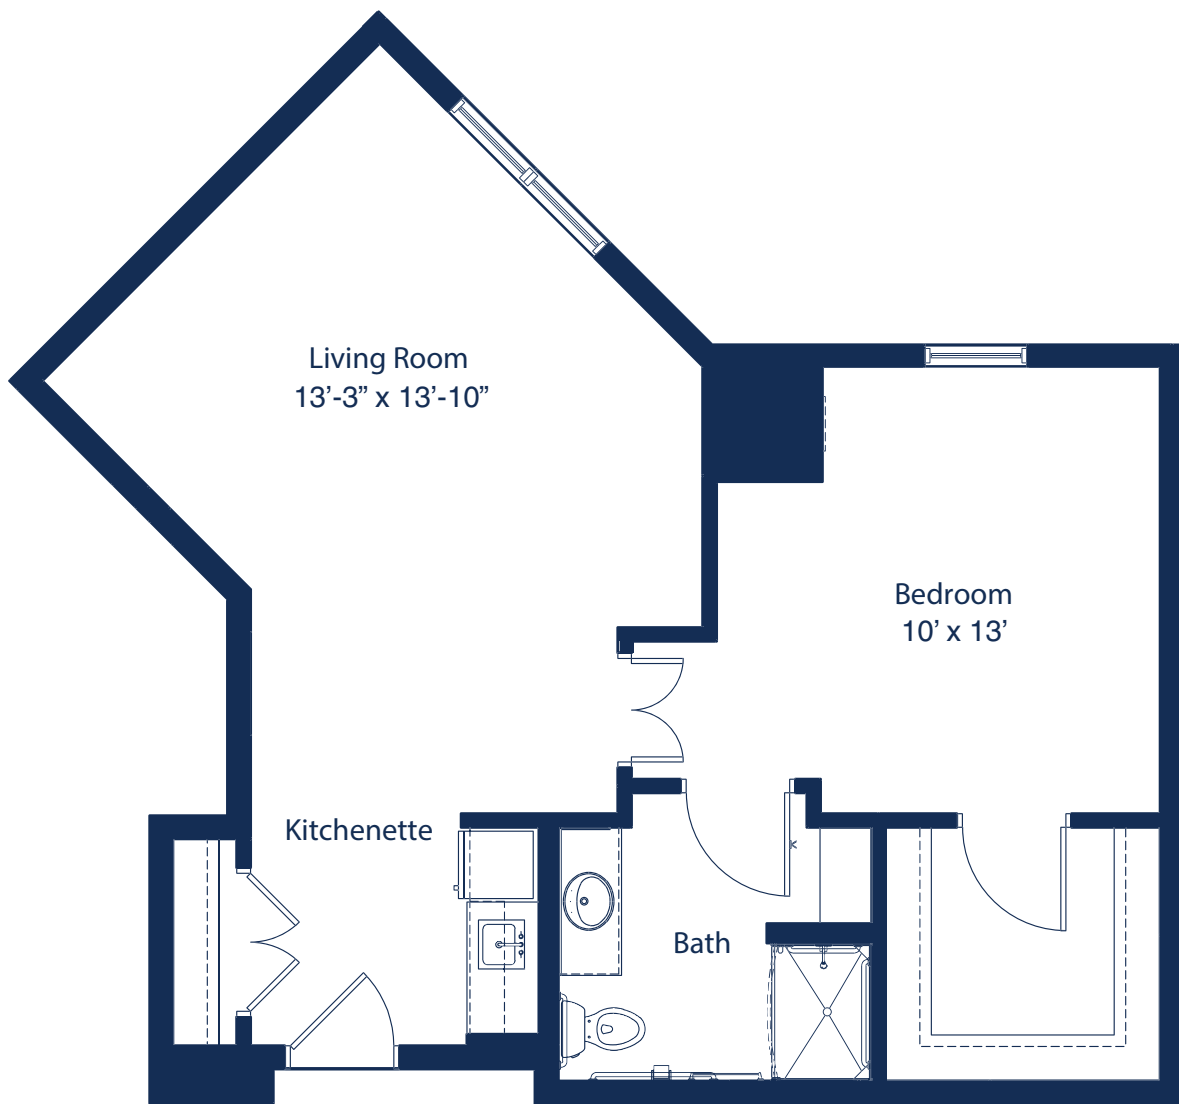

STERLING ESTATES

Senior Living Community

EAST COBB

Dover 3

1 BEDROOM DELUXE SUITE

APPROXIMATELY 719 SQUARE FEET

tel 678-946-4454 fax 678-946-4445 | 4220 Lower Roswell Rd. | Marietta, GA 30067

Floor plan illustrations are representative of the typical suite type. Size and orientation of the suite is dependent on the location within the building. Our standard floor plans are for illustration purposes only.