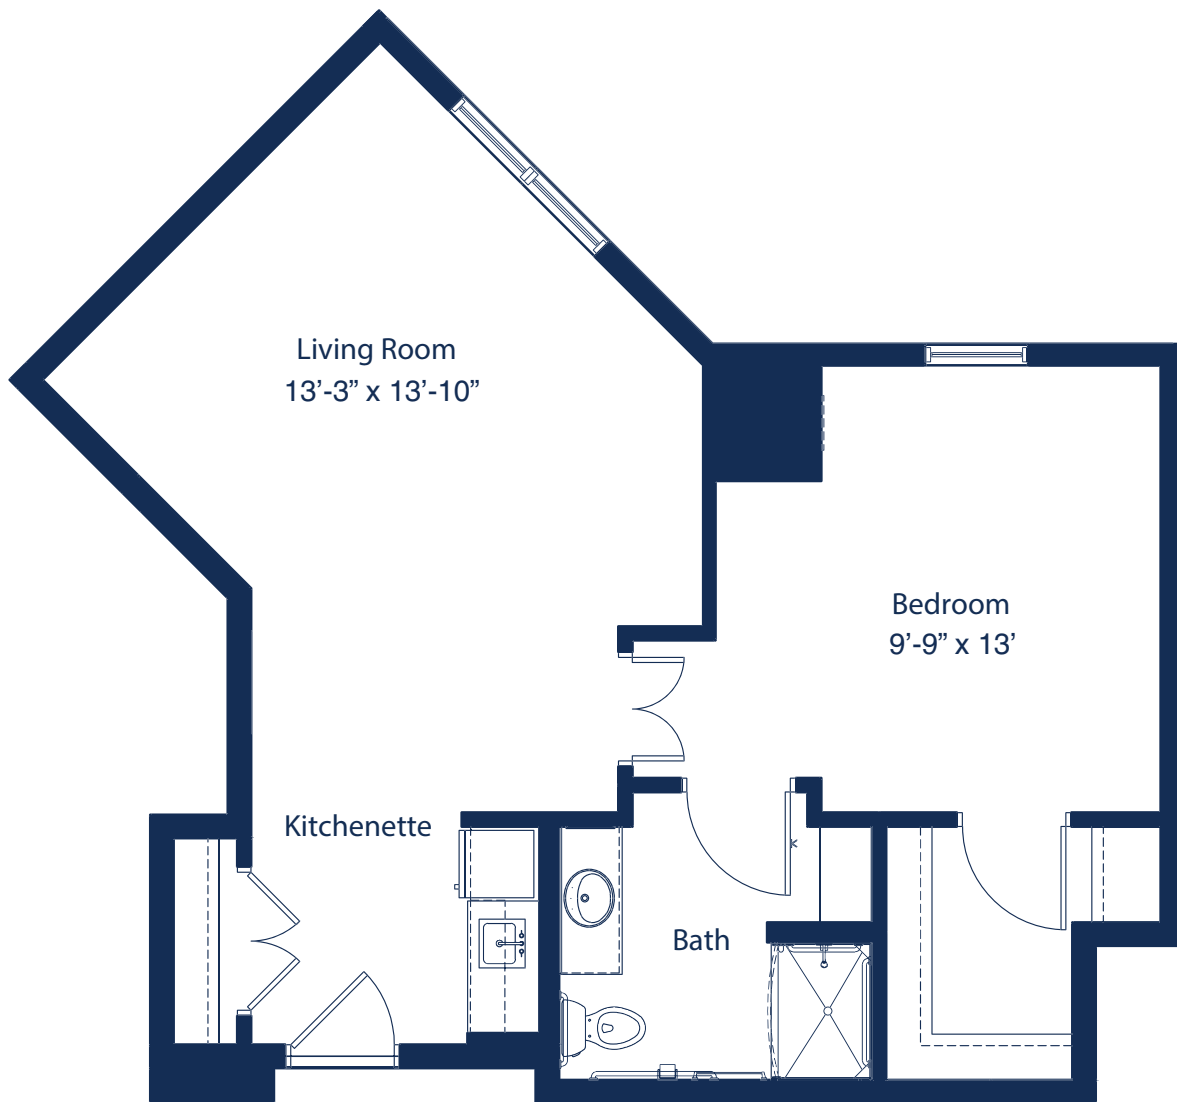

STERLING ESTATES

Senior Living Community

EAST COBB

Dover 2

1 BEDROOM DELUXE SUITE

APPROXIMATELY 697 SQUARE FEET

tel 678-946-4454 fax 678-946-4445 | 4220 Lower Roswell Rd. | Marietta, GA 30067

Floor plan illustrations are representative of the typical suite type. Size and orientation of the suite is dependent on the location within the building. Our standard floor plans are for illustration purposes only.