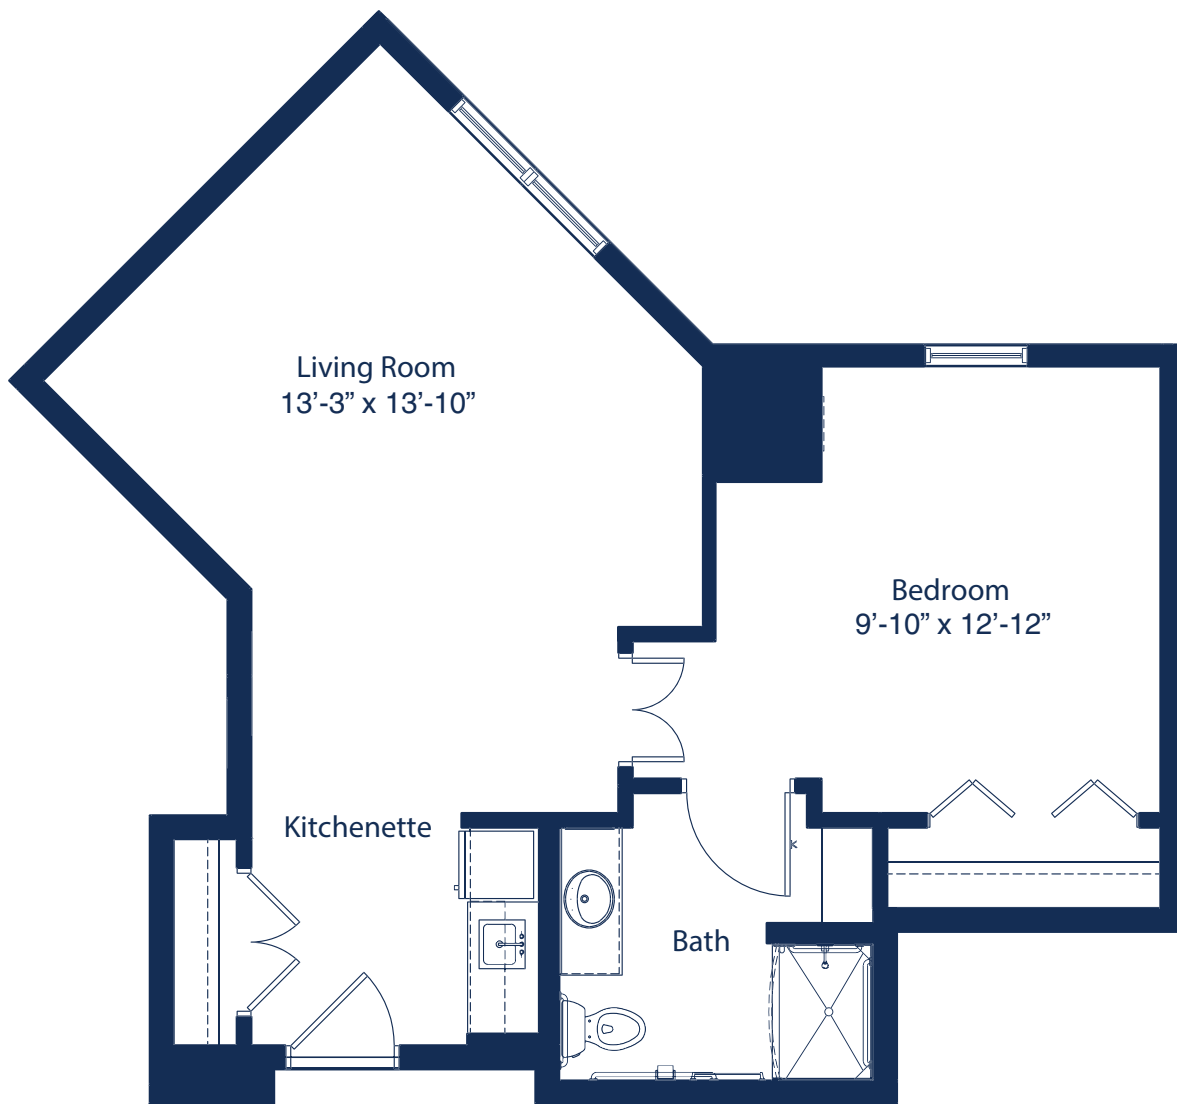

STERLING ESTATES

Senior Living Community

EAST COBB

Dover 1

1 BEDROOM DELUXE SUITE

APPROXIMATELY 675 SQUARE FEET

tel 678-946-4454 fax 678-946-4445 | 4220 Lower Roswell Rd. | Marietta, GA 30067

Floor plan illustrations are representative of the typical suite type. Size and orientation of the suite is dependent on the location within the building. Our standard floor plans are for illustration purposes only.