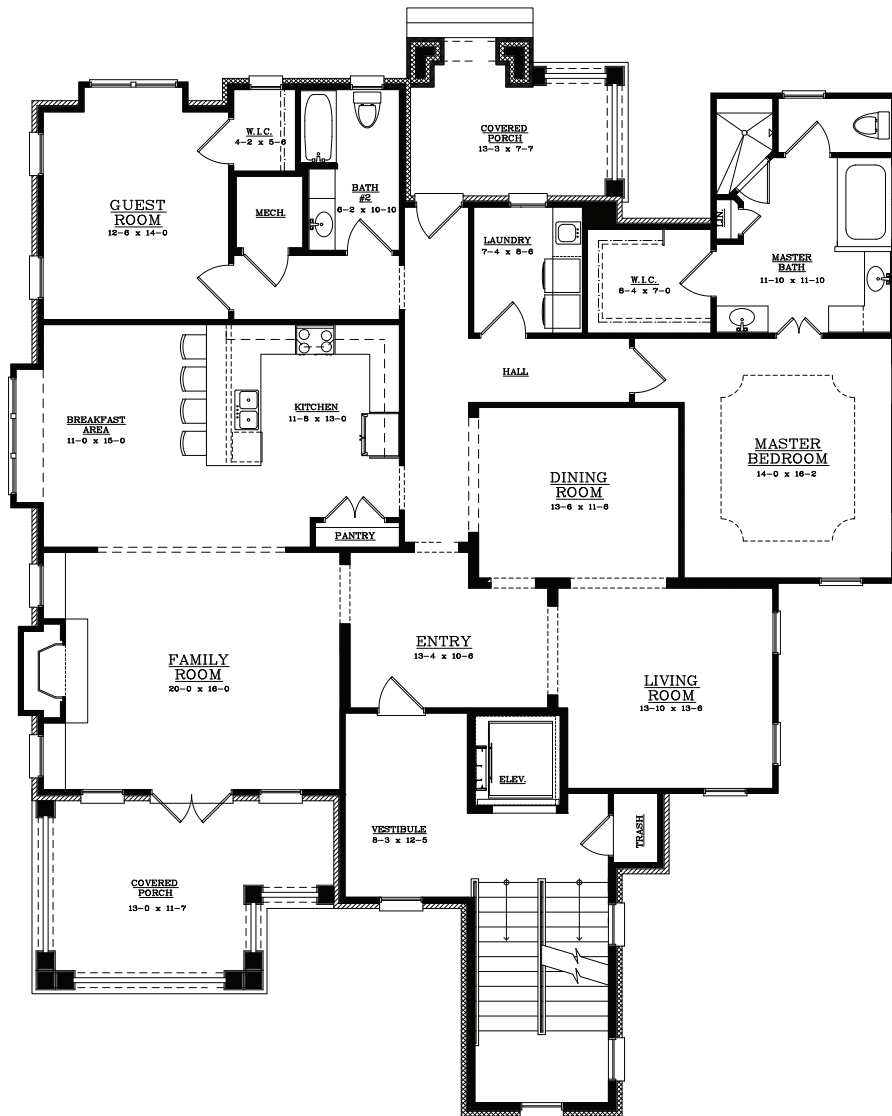

STERLING ESTATES

Senior Living Community

EAST COBB

Dogwood

2 BEDROOMS/2 BATHS + LIVING/STUDY

APPROXIMATELY 2,413 SQUARE FEET

tel 678-946-4454 fax 678-946-4445 | 4220 Lower Roswell Rd. | Marietta, GA 30067

Floor plan illustrations are representative of the typical suite type. Size and orientation of the suite is dependent on the location within the building. Our standard floor plans are for illustration purposes only.