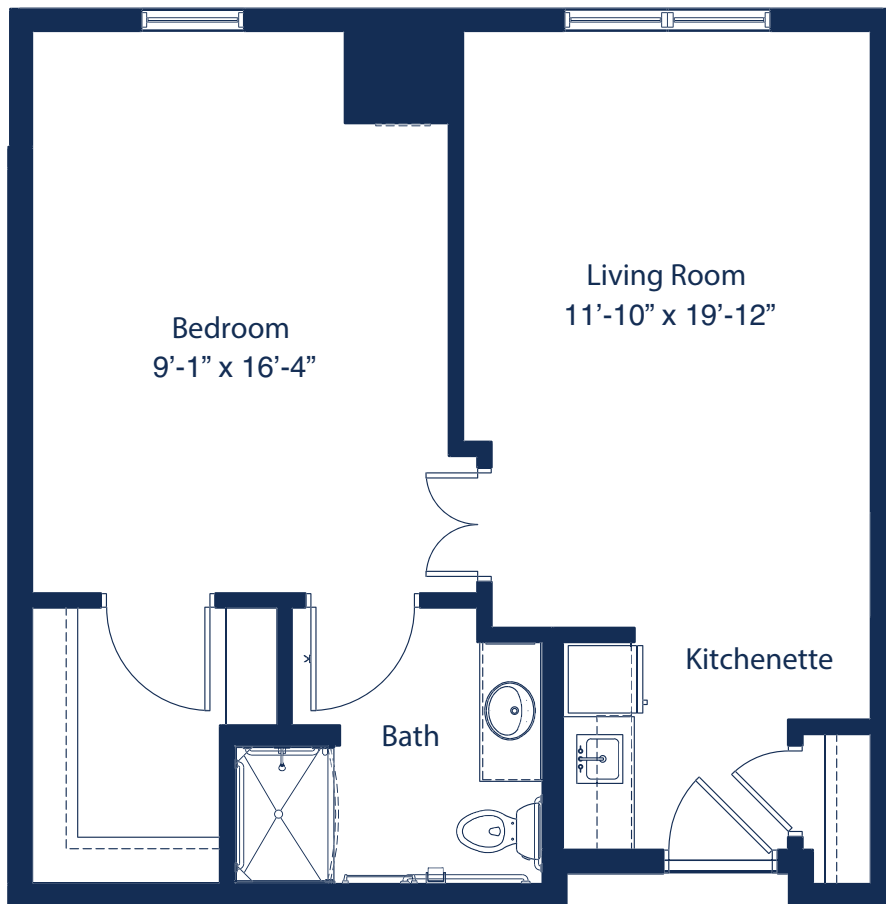

STERLING ESTATES

Senior Living Community

EAST COBB

Coventry

1 BEDROOM DELUXE SUITE

APPROXIMATELY 643 SQUARE FEET

tel 678-946-4454 fax 678-946-4445 | 4220 Lower Roswell Rd. | Marietta, GA 30067

Floor plan illustrations are representative of the typical suite type. Size and orientation of the suite is dependent on the location within the building. Our standard floor plans are for illustration purposes only.