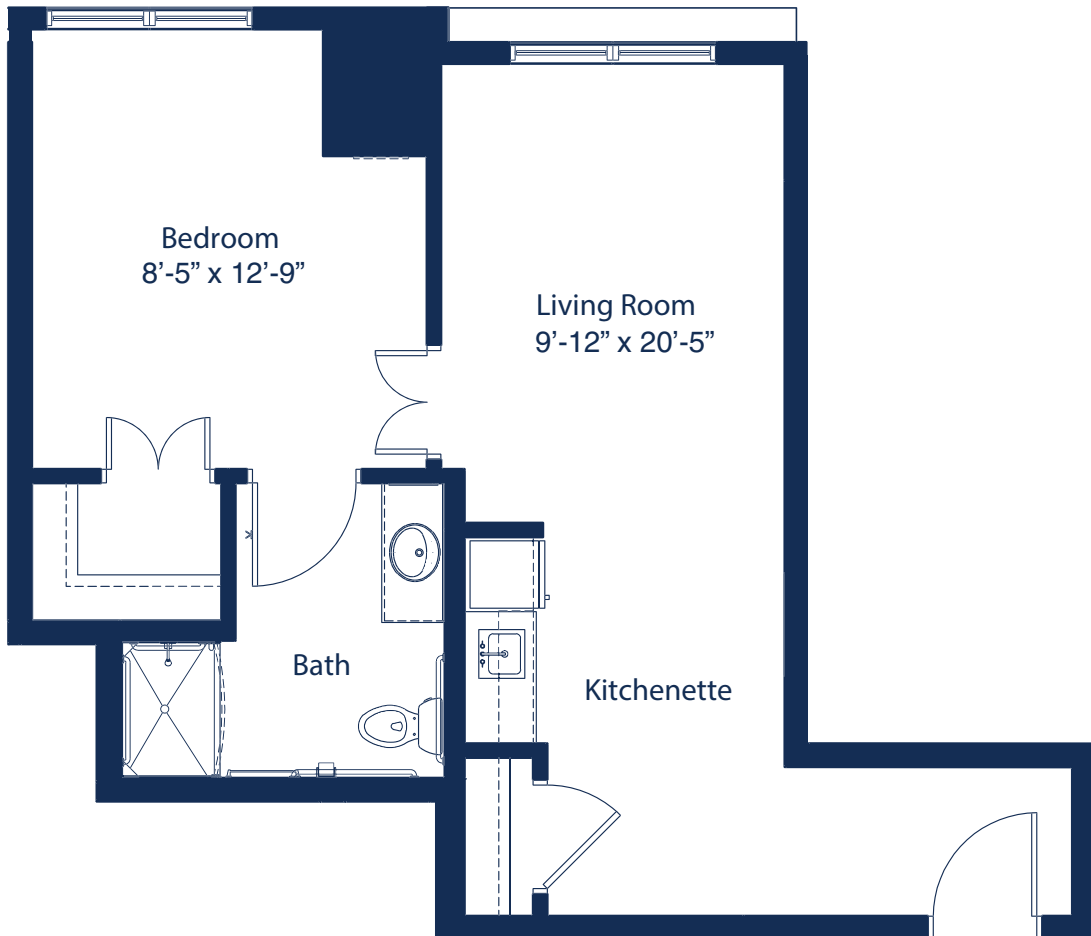

# STERLING ESTATES

Senior Living Community

## EAST COBB

Bradford 4

1 BEDROOM DELUXE SUITE

APPROXIMATELY 589 SQUARE FEET

tel 678-946-4454 fax 678-946-4445 | 4220 Lower Roswell Rd. | Marietta, GA 30067

Floor plan illustrations are representative of the typical suite type. Size and orientation of the suite is dependent on the location within the building. Our standard floor plans are for illustration purposes only.