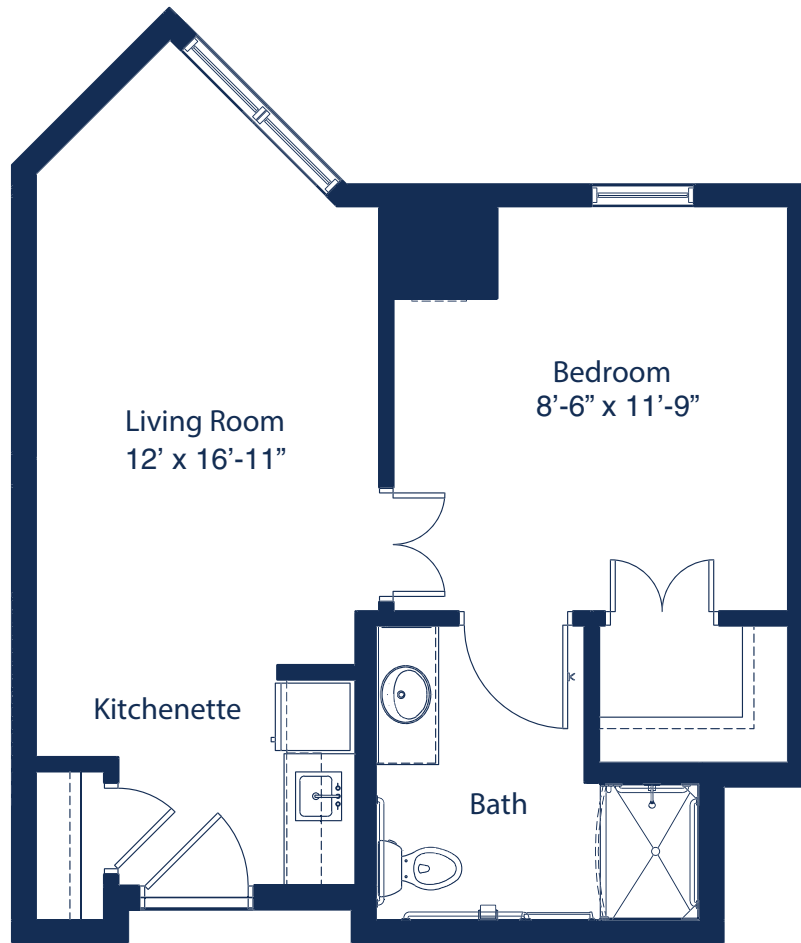

STERLING ESTATES

Senior Living Community

EAST COBB

Bradford 2

1 BEDROOM DELUXE SUITE

APPROXIMATELY 491 SQUARE FEET

tel 678-946-4454 fax 678-946-4445 | 4220 Lower Roswell Rd. | Marietta, GA 30067

Floor plan illustrations are representative of the typical suite type. Size and orientation of the suite is dependent on the location within the building. Our standard floor plans are for illustration purposes only.