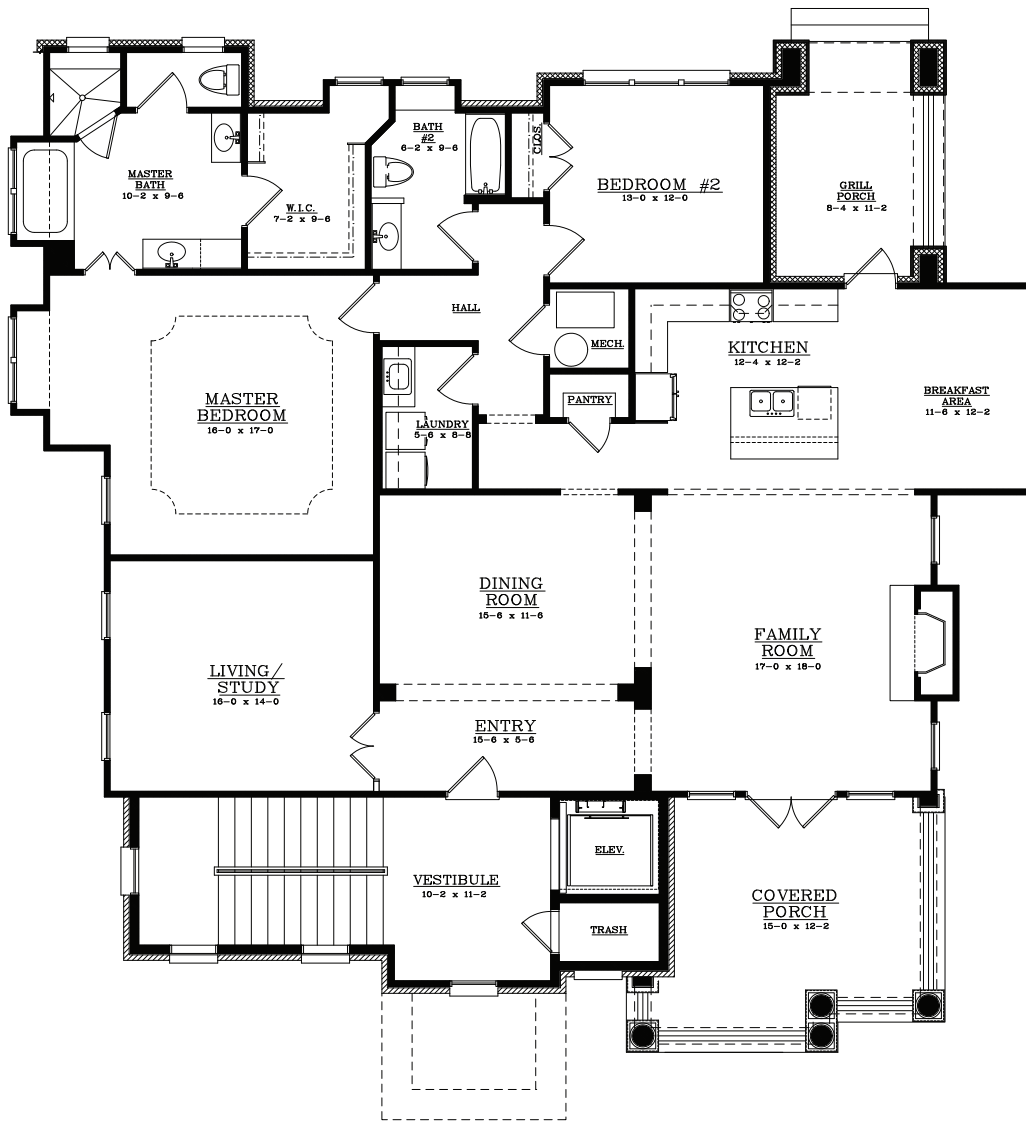

## EAST COBB

Azalea

2 BEDROOMS/2 BATHS + LIVING/STUDY

APPROXIMATELY 2,274 SQUARE FEET

tel 678-946-4454 fax 678-946-4445 | 4220 Lower Roswell Rd. | Marietta, GA 30067

Floor plan illustrations are representative of the typical suite type. Size and orientation of the suite is dependent on the location within the building. Our standard floor plans are for illustration purposes only.