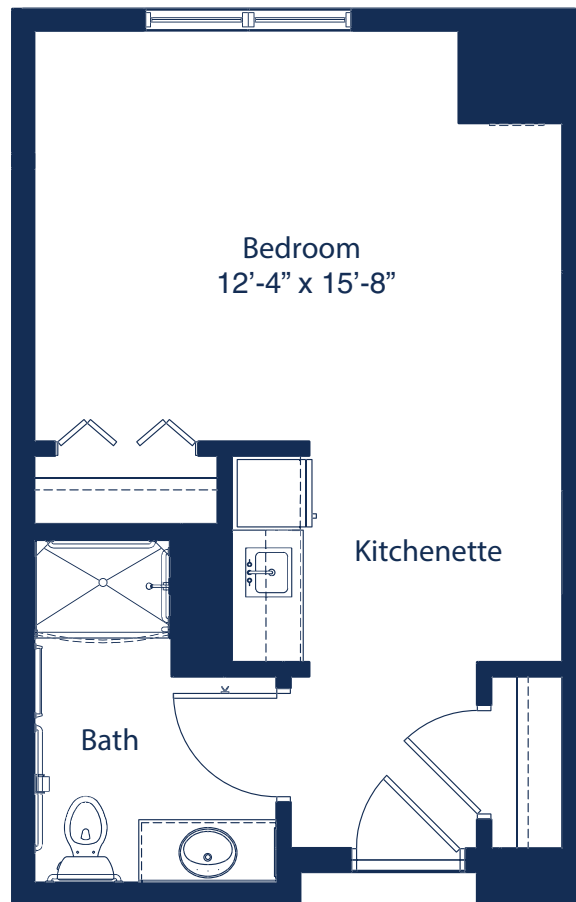

STERLING ESTATES

Senior Living Community

EAST COBB

Aston

1 BEDROOM STUDIO SUITE

APPROXIMATELY 408 SQUARE FEET

tel 678-946-4454 fax 678-946-4445 | 4220 Lower Roswell Rd. | Marietta, GA 30067

Floor plan illustrations are representative of the typical suite type. Size and orientation of the suite is dependent on the location within the building. Our standard floor plans are for illustration purposes only.